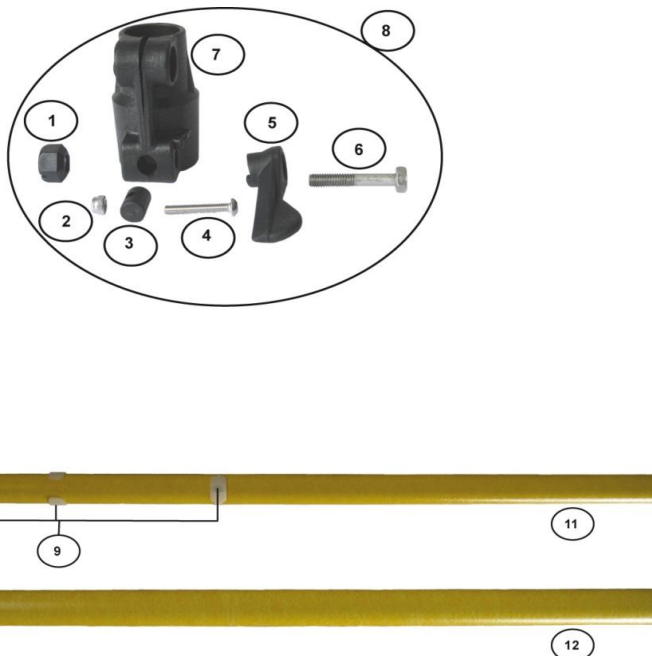

Spare parts list telescopic pole ERS233S

image number	product code	name of the item	quantity
1	ERS060	hexagon nut left-hand thread	1
2	ERS090	lock nut 4 mm	1
3	ERS070	pin for holding clamp	1
4	ERS080	screw M4 Allen	1
5	ERS040	lock lever	1
6	ERS050	screw left-hand thread	1
7	ERS010	holding clamp 23/30	1
9	ERS23/30	lock clamp 23/30 completely	1
8	ERS020	holding clamp 30/37	1
10	ERS30/37	lock clamp 30/37 completely	1
11	ERS130	guide 23 x 15	3
12	ERS140	guide 30 x 15	3
13	ERS110	endcap 233/490	1
14	ERS233.1	1st tube 233 without small parts	1
15	ERS233.2	2nd tube 233 without small parts	1
16	ERS233.3	handhold 233 without small parts	1

spare parts list telescopic pole ERS340S

image number	product code	name of the item	quantity
1	ERS060	hexagon nut left-hand thread	1
2	ERS090	lock nut 4 mm	1
3	ERS070	pin for holding clamp	1
4	ERS080	screw M4 Allen	1
5	ERS040	lock lever	1
6	ERS050	screw left-hand thread	1
7	ERS010	holding clamp 23/30	1
8	ERS23/30	lock clamp 23/30 completely	1
9	ERS130	guide 23 x 15	3
10	ERS100	endcap 340	1
11	ERS340.1	1st tube 340 without small parts	1
12	ERS340.2	handhold tube 340 without small parts	1

spare parts list telescopic pole ERS490S

image number	product code	name of the item	quantity
1	ERS060	hexagon nut left-hand thread	1
2	ERS090	lock nut 4 mm	1
3	ERS070	pin for holding clamp	1
4	ERS080	screw M4 Allen	1
5	ERS040	lock lever	1
6	ERS050	screw left-hand thread	1
7	ERS010	holding clamp 23/30	1
9	ERS23/30	lock clamp 23/30 completely	1
8	ERS020	holding clamp 30/37	1
10	ERS30/37	lock clamp 30/37 completely	1
11	ERS130	guide 23 x 15	3
12	ERS140	guide 30 x 15	3
13	ERS110	endcap 233/490	1
14	ERS490.1	1st tube 490 without small parts	1
15	ERS490.2	2nd tube 490 without small parts	1
16	ERS490.3	handhold tube 490 without small parts	1