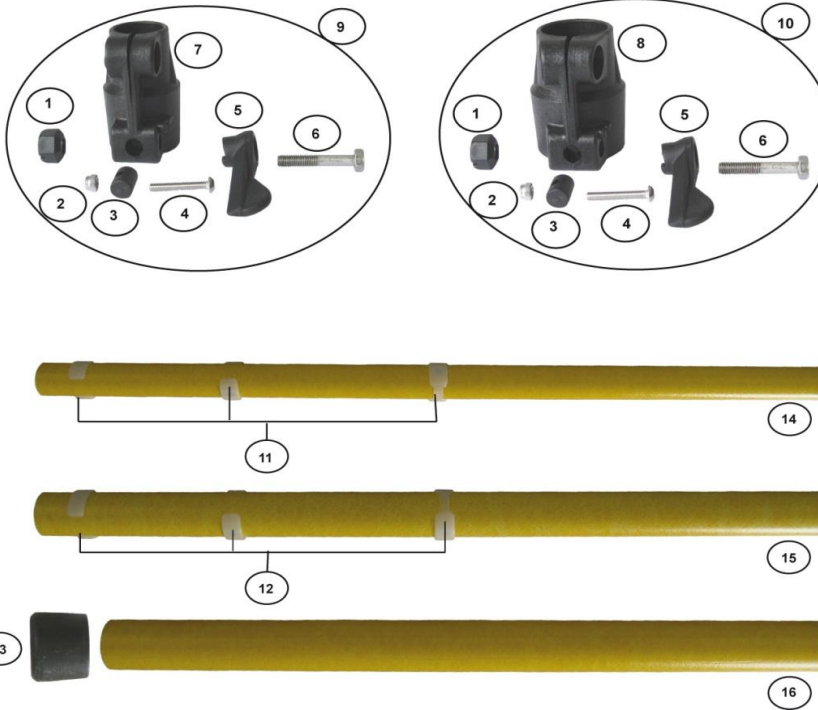

Spare parts list telescopic pole ERS233S

image number	product code	name of the item	quantity
1	ERS060	hexagon nut left-hand thread	1
2	ERS090	lock nut 4 mm	1
3	ERS070	pin for holding clamp	1
4	ERS080	screw M4 Allen	1
5	ERS040	lock lever	1
6	ERS050	screw left-hand thread	1
7	ERS010	holding clamp 23/30	1
9	ERS23/30	lock clamp 23/30 completely	1
8	ERS020	holding clamp 30/37	1
10	ERS30/37	lock clamp 30/37 completely	1
11	ERS130	guide 23 x 15	3
12	ERS140	guide 30 x 15	3
13	ERS110	endcap 233/490	1
14	ERS233.1	1st tube 233 without small parts	1
15	ERS233.2	2nd tube 233 without small parts	1
16	ERS233.3	handhold 233 without small parts	1

spare parts list telescopic pole ERS340S

image number	product code	name of the item	quantity
1	ERS060	hexagon nut left-hand thread	1
2	ERS090	lock nut 4 mm	1
3	ERS070	pin for holding clamp	1
4	ERS080	screw M4 Allen	1
5	ERS040	lock lever	1
6	ERS050	screw left-hand thread	1
7	ERS010	holding clamp 23/30	1
8	ERS23/30	lock clamp 23/30 completely	1
9	ERS130	guide 23 x 15	3
10	ERS100	endcap 340	1
11	ERS340.1	1st tube 340 without small parts	1
12	ERS340.2	handhold tube 340 without small parts	1

spare parts list telescopic pole ERS490S

image number	product code	name of the item	quantity
1	ERS060	hexagon nut left-hand thread	1
2	ERS090	lock nut 4 mm	1
3	ERS070	pin for holding clamp	1
4	ERS080	screw M4 Allen	1
5	ERS040	lock lever	1
6	ERS050	screw left-hand thread	1
7	ERS010	holding clamp 23/30	1
9	ERS23/30	lock clamp 23/30 completely	1
8	ERS020	holding clamp 30/37	1
10	ERS30/37	lock clamp 30/37 completely	1
11	ERS130	guide 23 x 15	3
12	ERS140	guide 30 x 15	3
13	ERS110	endcap 233/490	1
14	ERS490.1	1st tube 490 without small parts	1
15	ERS490.2	2nd tube 490 without small parts	1
16	ERS490.3	handhold tube 490 without small parts	1