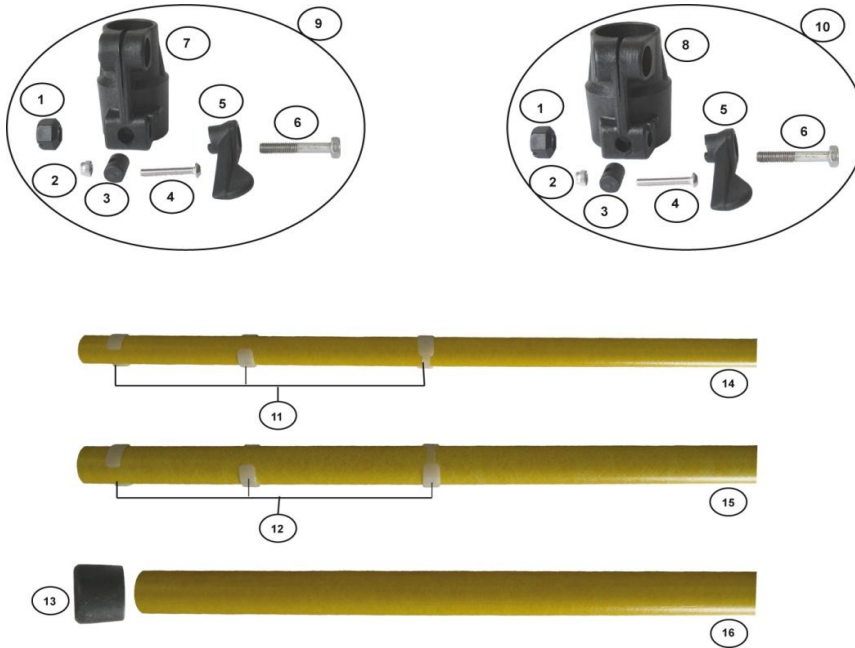

Spare parts list telescopic pole ERS233S

image number	product code	name of the item	quantity
1	ERS060	hexagon nut left-hand thread	1
2	ERS090	lock nut 4 mm	1
3	ERS070	pin for holding clamp	1
4	ERS080	screw M4 Allen	1
5	ERS040	lock lever	1
6	ERS050	screw left-hand thread	1
7	ERS010	holding clamp 23/30	1
9	ERS23/30	lock clamp 23/30 completely	1
8	ERS020	holding clamp 30/37	1
10	ERS30/37	lock clamp 30/37 completely	1
11	ERS130	guide 23 x 15	3
12	ERS140	guide 30 x 15	3
13	ERS110	endcap 233/490	1
14	ERS233.1	1st tube 233 without small parts	1
15	ERS233.2	2nd tube 233 without small parts	1
16	ERS233.3	handhold 233 without small parts	1

spare parts list telescopic pole ERS340S

image number	product code	name of the item	quantity
1	ERS060	hexagon nut left-hand thread	1
2	ERS090	lock nut 4 mm	1
3	ERS070	pin for holding clamp	1
4	ERS080	screw M4 Allen	1
5	ERS040	lock lever	1
6	ERS050	screw left-hand thread	1
7	ERS010	holding clamp 23/30	1
8	ERS23/30	lock clamp 23/30 completely	1
9	ERS130	guide 23 x 15	3
10	ERS100	endcap 340	1
11	ERS340.1	1st tube 340 without small parts	1
12	ERS340.2	handhold tube 340 without small parts	1

spare parts list telescopic pole ERS490S

image number	product code	name of the item	quantity
1	ERS060	hexagon nut left-hand thread	1
2	ERS090	lock nut 4 mm	1
3	ERS070	pin for holding clamp	1
4	ERS080	screw M4 Allen	1
5	ERS040	lock lever	1
6	ERS050	screw left-hand thread	1
7	ERS010	holding clamp 23/30	1
9	ERS23/30	lock clamp 23/30 completely	1
8	ERS020	holding clamp 30/37	1
10	ERS30/37	lock clamp 30/37 completely	1
11	ERS130	guide 23 x 15	3
12	ERS140	guide 30 x 15	3
13	ERS110	endcap 233/490	1
14	ERS490.1	1st tube 490 without small parts	1
15	ERS490.2	2nd tube 490 without small parts	1
16	ERS490.3	handhold tube 490 without small parts	1