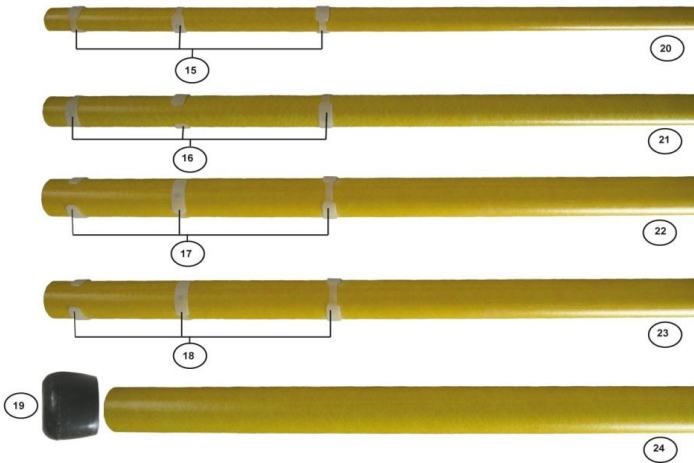

spare parts list telescopic pole ERS630S

image number	product code	name of the item	quantity
1	ERS060	hexagon nut left-hand thread	1
2	ERS090	lock nut 4 mm	1
3	ERS070	pin for holding clamp	1
4	ERS080	screw M4 Allen	1
5	ERS040	lock lever	1
6	ERS050	screw left-hand thread	1
7	ERS010	holding clamp 23/30	1
10	ERS23/30	lock clamp 23/30 completely	1
8	ERS020	holding clamp 30/37	1
11	ERS30/37	lock clamp 30/37 completely	1
9	ERS030	holding clamp 37/44	1
12	ERS37/44	lock clamp 37/44 completely	1
13	ERS130	guide 23 x 15	3
14	ERS140	guide 30 x 15	3
15	ERS150	guide 37 x 15	3
16	ERS120	endcap 630	1
17	ERS630.1	1st tube 630 without small parts	1
18	ERS630.2	2nd tube 630 without small parts	1
19	ERS630.3	3rd tube 630 without small parts	1
20	ERS630.4	handhold tube 630 without small parts	1

spare parts list telescopic pole ERS8000S

image number	product code	name of the item	quantity
1	ERS060	hexagon nut left-hand thread	1
2	ERS090	lock nut 4 mm	1
3	ERS070	pin for holding clamp	1
4	ERS080	screw M4 Allen	1
5	ERS040	lock lever	1
6	ERS050	screw left-hand thread	1
7	ERS010	holding clamp 23/30	1
10	ERS23/30	lock clamp 23/30 completely	1
8	ERS020	holding clamp 30/37	1
11	ERS30/37	lock clamp 30/37 completely	1
9	ERS030	holding clamp 37/44	1
12	ERS37/44	lock clamp 37/44 completely	1
14	ERS44/51	lock clamp 44/51 completely	1
13	ERS035	holding clamp 44/51	1
15	ERS130	guide 23 x 15	3
16	ERS140	guide 30 x 15	3
17	ERS150	guide 37 x 15	3
18	ERS160	guide 44 x 15	3
19	ERS125	endcap 8000	1
20	ERS8000.1	1st tube 8000 without small parts	1
21	ERS8000.2	2nd tube 8000 without small parts	1
22	ERS8000.3	3rd tube 8000 without small parts	1
23	ERS8000.4	4th tube 8000 without small parts	1
24	ERS8000.5	handhold tube 8000 without small parts	1