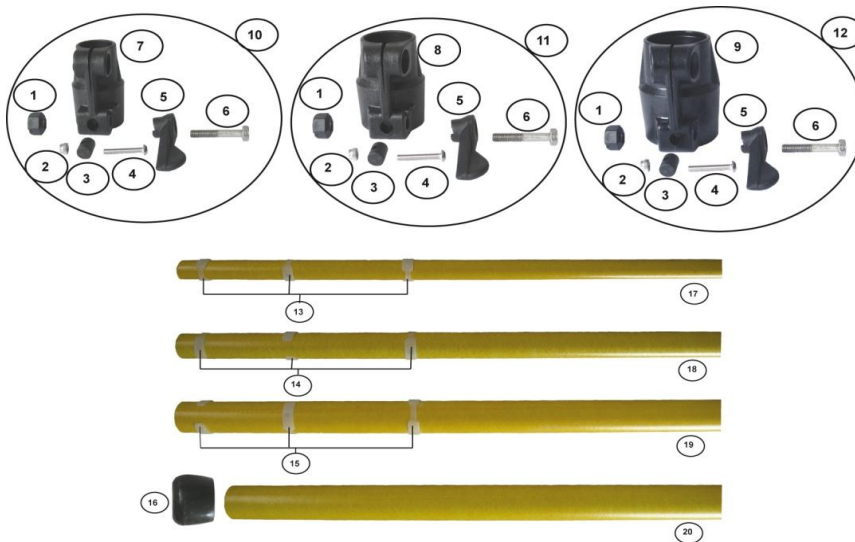

spare parts list telescopic pole ERS630S

image number	product code	name of the item	quantity
1	ERS060	hexagon nut left-hand thread	1
2	ERS090	lock nut 4 mm	1
3	ERS070	pin for holding clamp	1
4	ERS080	screw M4 Allen	1
5	ERS040	lock lever	1
6	ERS050	screw left-hand thread	1
7	ERS010	holding clamp 23/30	1
10	ERS23/30	lock clamp 23/30 completely	1
8	ERS020	holding clamp 30/37	1
11	ERS30/37	lock clamp 30/37 completely	1
9	ERS030	holding clamp 37/44	1
12	ERS37/44	lock clamp 37/44 completely	1
13	ERS130	guide 23 x 15	3
14	ERS140	guide 30 x 15	3
15	ERS150	guide 37 x 15	3
16	ERS120	endcap 630	1
17	ERS630.1	1st tube 630 without small parts	1
18	ERS630.2	2nd tube 630 without small parts	1
19	ERS630.3	3rd tube 630 without small parts	1
20	ERS630.4	handhold tube 630 without small parts	1

spare parts list telescopic pole ERS8000S

image number	product code	name of the item	quantity
1	ERS060	hexagon nut left-hand thread	1
2	ERS090	lock nut 4 mm	1
3	ERS070	pin for holding clamp	1
4	ERS080	screw M4 Allen	1
5	ERS040	lock lever	1
6	ERS050	screw left-hand thread	1
7	ERS010	holding clamp 23/30	1
10	ERS23/30	lock clamp 23/30 completely	1
8	ERS020	holding clamp 30/37	1
11	ERS30/37	lock clamp 30/37 completely	1
9	ERS030	holding clamp 37/44	1
12	ERS37/44	lock clamp 37/44 completely	1
14	ERS44/51	lock clamp 44/51 completely	1
13	ERS035	holding clamp 44/51	1
15	ERS130	guide 23 x 15	3
16	ERS140	guide 30 x 15	3
17	ERS150	guide 37 x 15	3
18	ERS160	guide 44 x 15	3
19	ERS125	endcap 8000	1
20	ERS8000.1	1st tube 8000 without small parts	1
21	ERS8000.2	2nd tube 8000 without small parts	1
22	ERS8000.3	3rd tube 8000 without small parts	1
23	ERS8000.4	4th tube 8000 without small parts	1
24	ERS8000.5	handhold tube 8000 without small parts	1